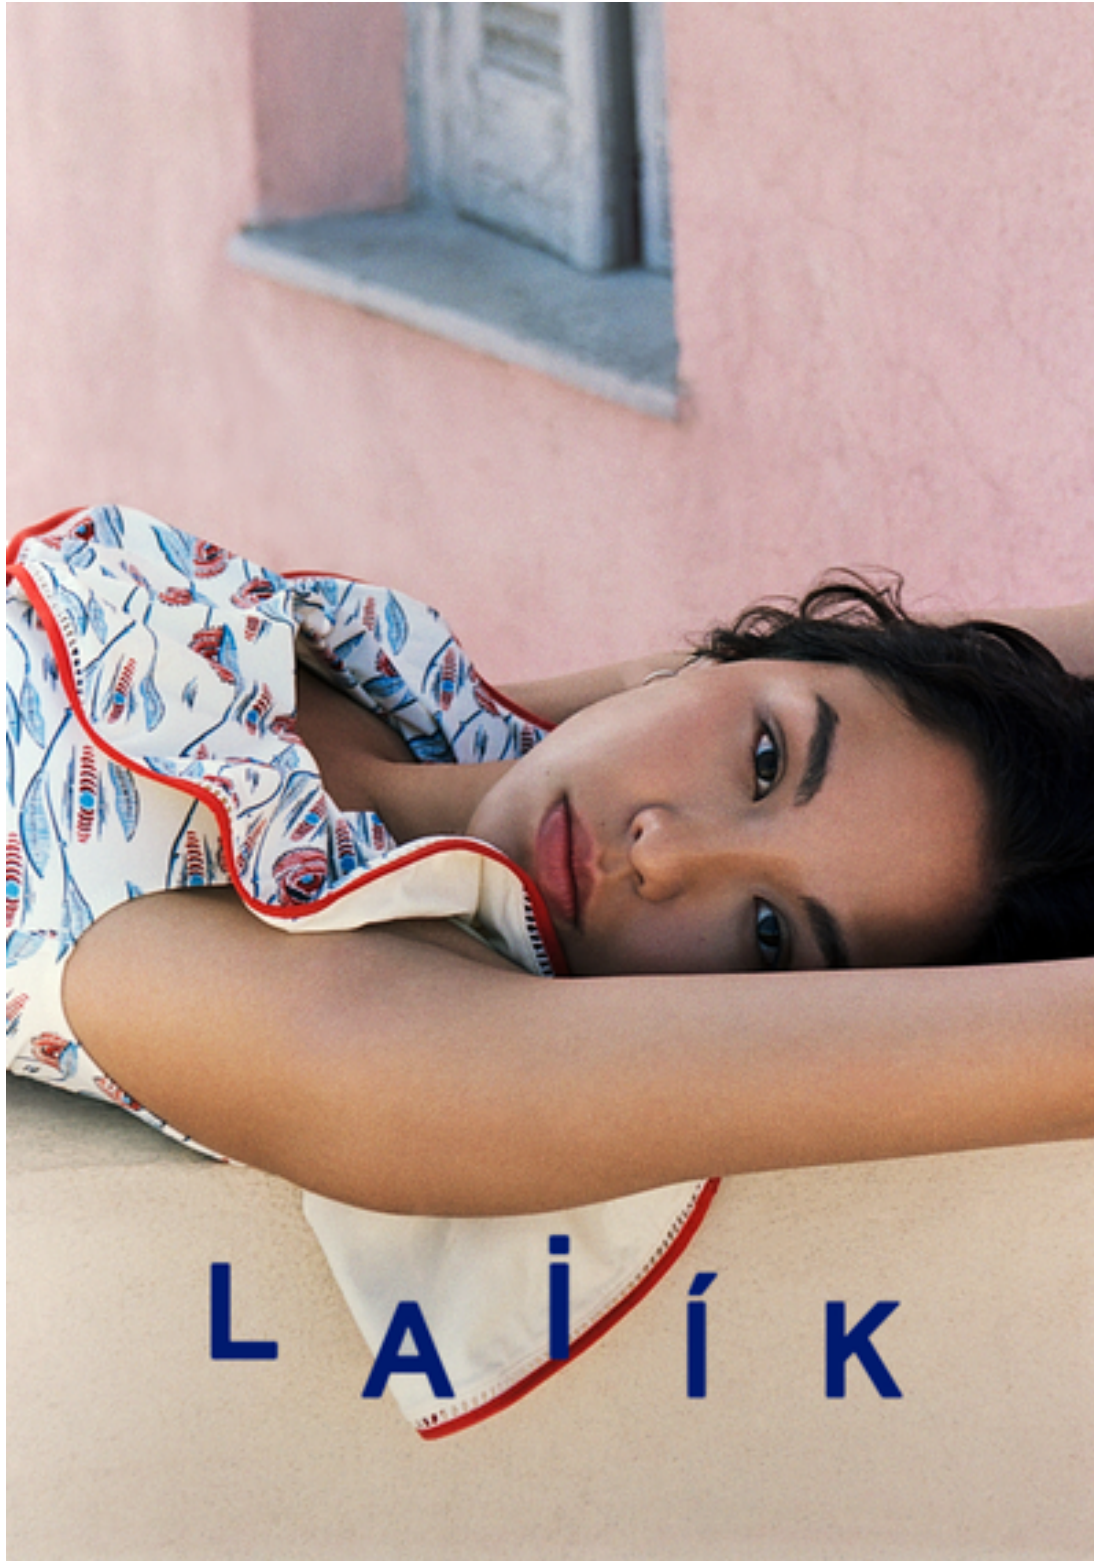

KATE SAMAR

height 5'9.5 · bust 33" · cup A/B · waist 24" · hips 35.5" · dress 36 EU/6 US/8 UK
shoes size 39 EU/8 US/6 UK · hair brown · eyes brown